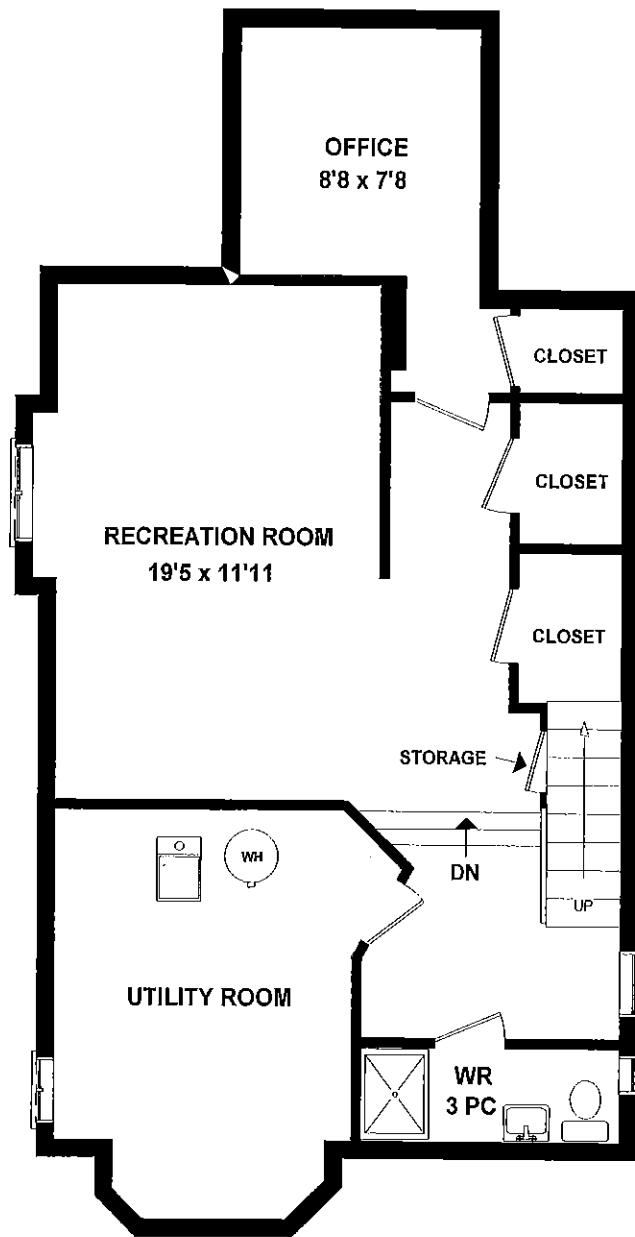

218 OLD FOREST HILL RD  
MAIN FLOOR  
1274 SQ FT

218 OLD FOREST HILL RD  
 SECOND FLOOR  
 1175 SQ FT

218 OLD FOREST HILL RD  
LOWER LEVEL  
962 SQ FT