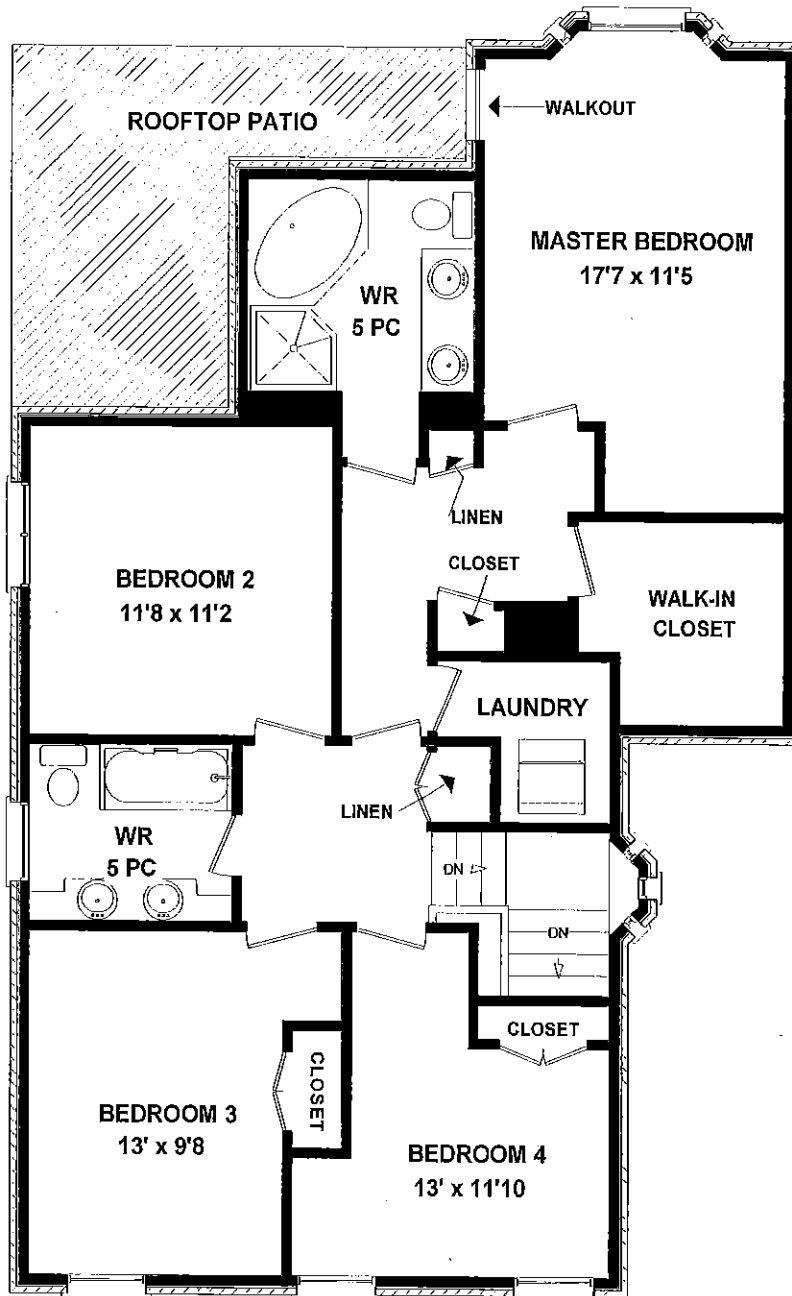

218 OLD FOREST HILL RD  
MAIN FLOOR  
1274 SQ FT

218 OLD FOREST HILL RD  
 SECOND FLOOR  
 1175 SQ FT

218 OLD FOREST HILL RD  
LOWER LEVEL  
962 SQ FT